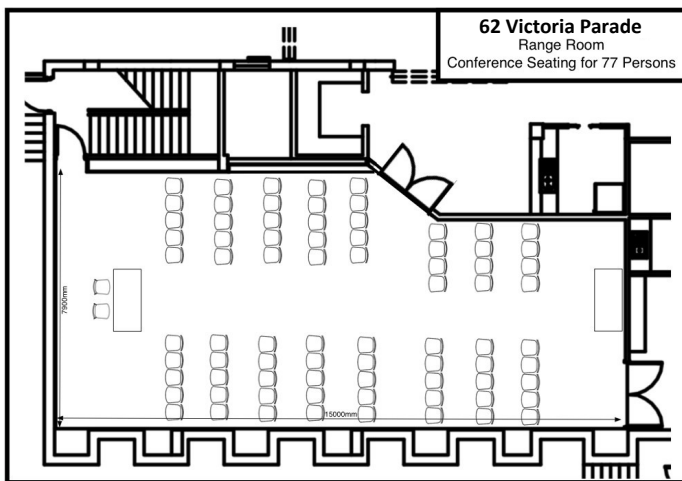

PO Box 1860 Rockhampton QLD 4700 T.07-49245600
E. majorvenues@rrc.qld.gov.au
62 Victoria Parade is owned and operated by Rockhampton Regional Council

www.seeitlive.com.au