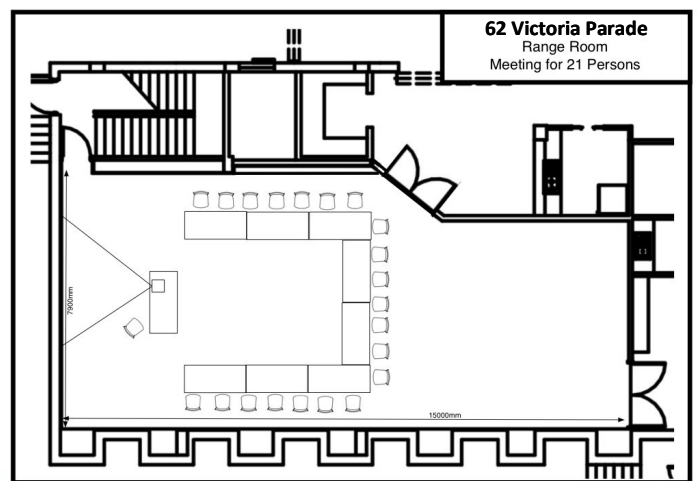

PO Box 1860 Rockhampton QLD 4700 T.07-49245600
E. majorvenues@rrc.qld.gov.au
62 Victoria Parade is owned and operated by Rockhampton Regional Council

www.seeitlive.com.au