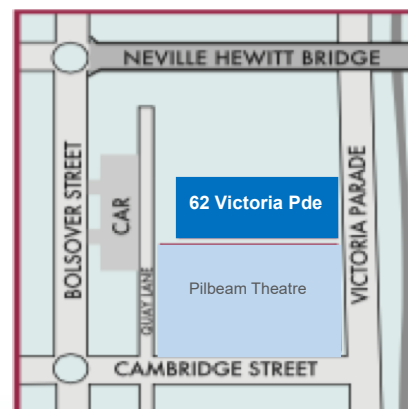

KEY FEATURES:

- The Range Room is an open span room with parquetry floor
- Wheelchair accessible
- Air conditioned
- Loading dock with easy access and parking for heavy vehicles
- On street and off street patron parking
- Licensed bar available on request
- Tables and chairs available on request
- Other equipment available for hire