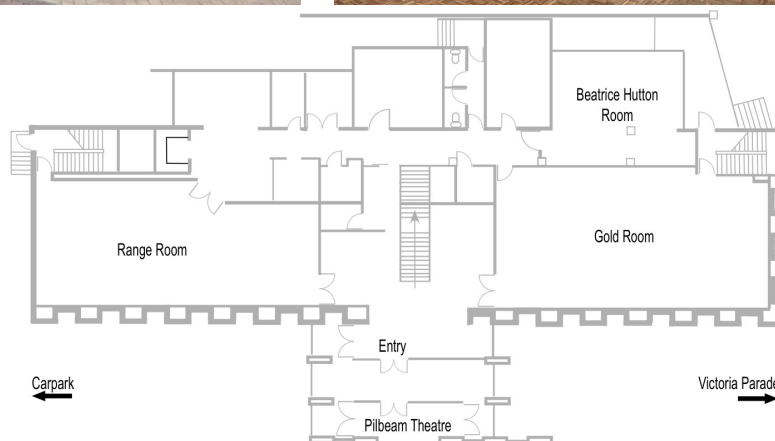

# 62 VICTORIA PARADE RANGE ROOM

Originally opened in 1979 as the Art Gallery, 62 Victoria Parade is a series of open span spaces with high ceilings spread over two levels. Ideal for conducting meetings, training, rehearsals or small performance spaces.

## KEY FEATURES:

- The Range Room is an open span room with parquetry floor
- Wheelchair accessible
- Air conditioned
- Loading dock with easy access and parking for heavy vehicles
- On street and off street patron parking
- Licensed bar available on request
- Tables and chairs available on request
- Other equipment available for hire